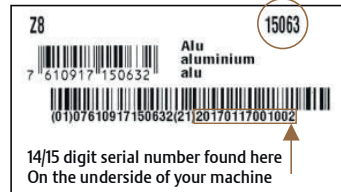

NAME _____

ADDRESS _____

POST CODE _____

EMAIL _____ TEL _____

SERIAL NO. _____ ART NO. _____

Completed Coupons must be received by the 31st January 2020.

JURA Promotions UK
Vivary Mill
Vivary Way
Colne
BB8 9NW

You will receive your Discovery Box from JURA within 28 days*

Five digit ART No.
found here

Please tick the box to allow JURA to put your name on the JURA database for further promotions and offers. It will not be passed on to other companies.